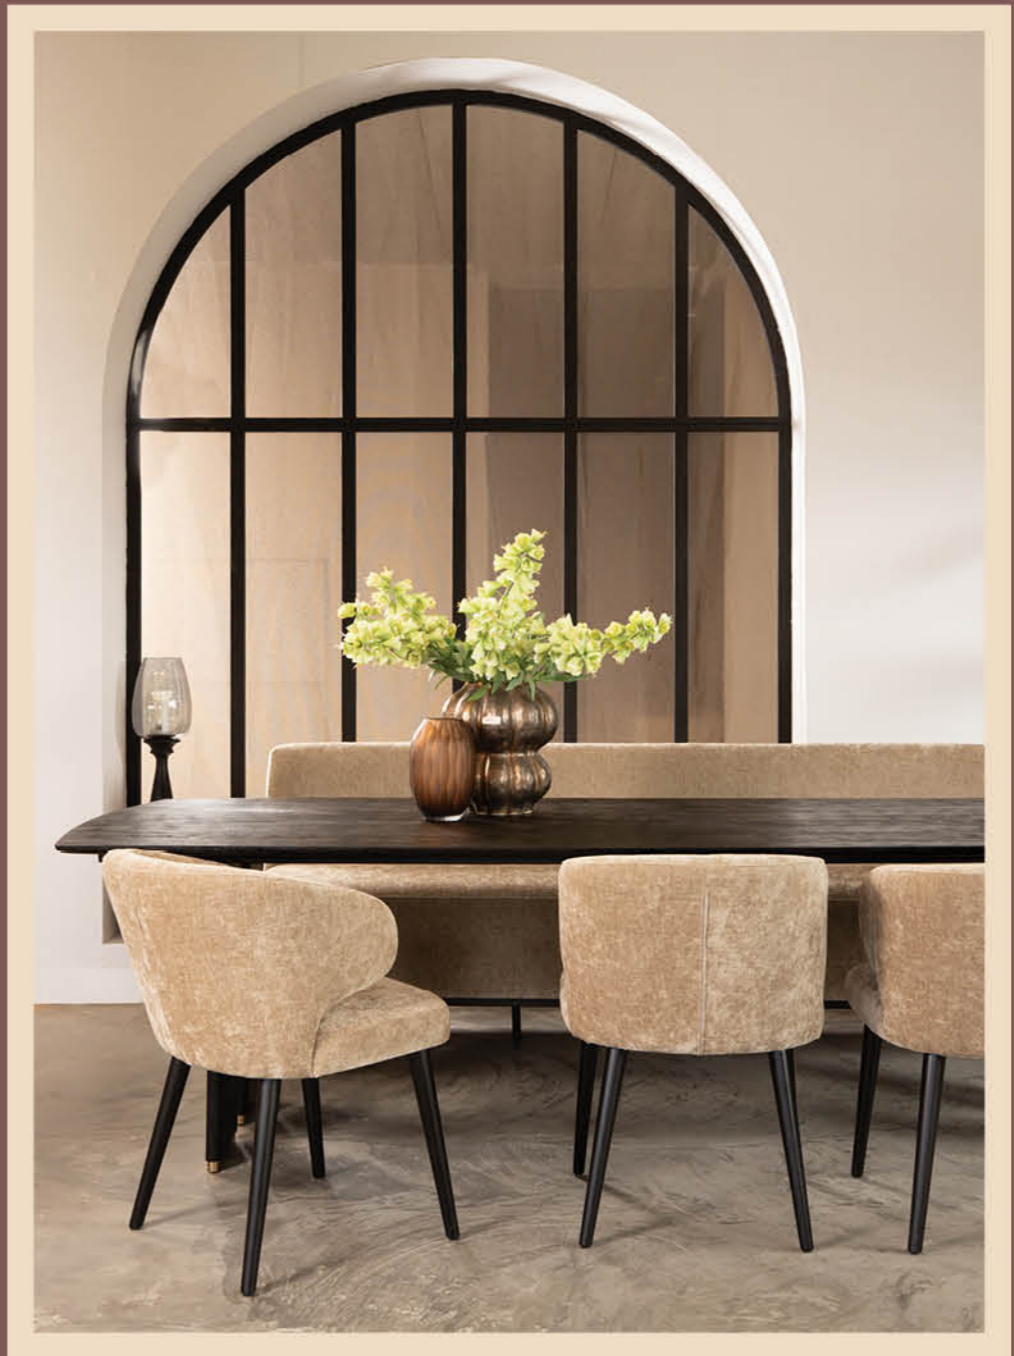

DIAGRAM LEGEND

---

1. TABLES
2. Material table top
   - Material table legs

1. CHAIRS
2. Material cover
   - Material legs
   - Material backrest
   - Material seating

1. COUCHES
2. Material seating
   - Material legs

1. CABINETS
2. Material cover
   - Material legs
   - Material backrest
   - Material seating

1. GENERAL
2. Finish
   - Assembly
   - Cleaning solvent
   - Maintenance treatment
   - Carry capacity
   - Possible for outside use
   - Fire resistant
   - Made in europa
   - PTMD Warehouse delivery

CONTENT

FURNITURE

CHAIRS	5
TABLES	73
CABINETS	127
COUCHES	157

CHAIRS

Dining chairs
Fauteuils
Bar stools