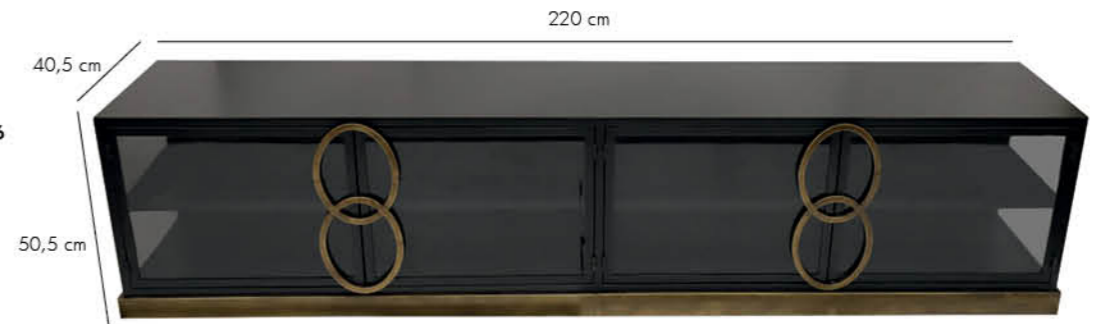

RIHO CABINET LOW | 220 X 40,5 X 50,5 | 721407

DIAGRAM LEGEND

- Metal
- 50 kg
- Metal/glass
- Metal
- Assembled