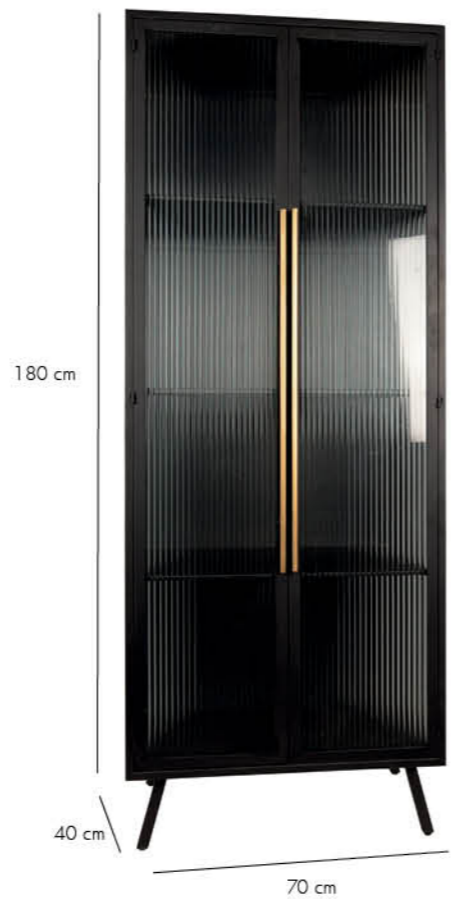

OAK DRESSOIR ARMARIUM | 180 X 40 X 90 CM | 721473

RIHO BLACK WINE CABINET | 60 X 38 X 110 | 721665

RIHO CABINET HIGH | 80 X 45 X 220 | 721406

RIHO CABINET LOW | 220 X 40,5 X 50,5 | 721407

DIAGRAM LEGEND

-  Metal
-  50 kg
-  Metal/glass
-  Metal
-  Assembled

ELINA GLASS | 120 X 38 X 211 | 702587

ELINA GLASS | 120 X 38 X 211 | 689289

DIAGRAM
LEGEND

-  Iron
-  Shelves: 15 kg
-  Iron/glass
-  Iron
-  Assembled

DIAGRAM
LEGEND

-  Iron
-  Top: 15 kg
Shelves: 15 kg
-  Iron/glass
-  Iron
-  Assembled

CAVE BLACK | 140 X 41,5 X 90 | 706502

CAVE BLACK | 60 X 40,5 X 171 | 706501

SAYAN CABINET BLACK AND GOLD | 70 X 41 X 185 | 724552

DIAGRAM LEGEND

-  Metal
-  Shelves: 15 kg
-  Metal
-  Metal
-  Assembled

DIAGRAM LEGEND

-  MDF
-  50 kg
-  MDF/glass
-  Assembled

DAILEY BLACK CABINET | 40 X 40 X 185 | 721431

CAELEEN CABINET BLACK AND GOLD | 70 X 40 X 180 | 724553

DIAGRAM
LEGEND

-  Metal/glass
-  49,5 kg
-  Metal
-  Metal
-  Assembled