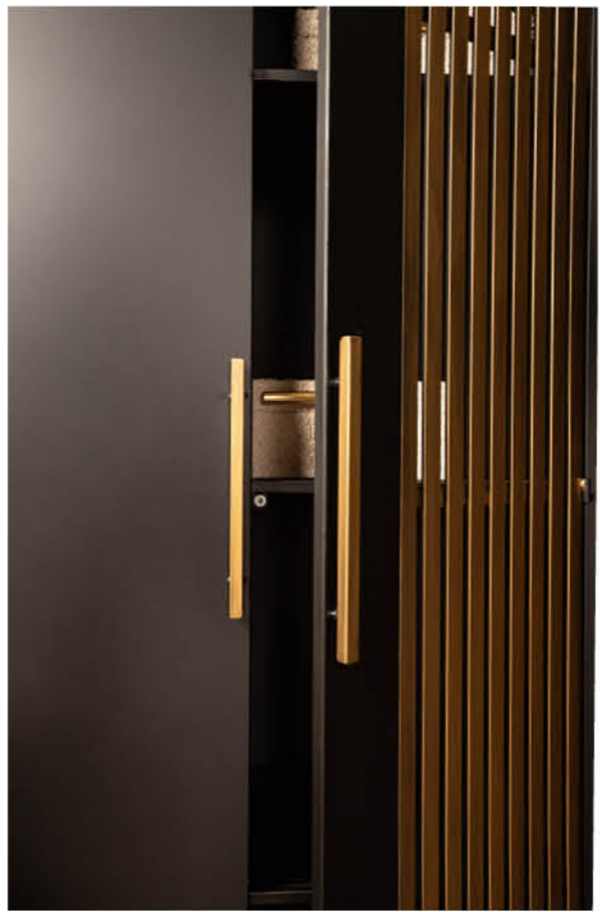

CAVE BLACK | 140 X 41,5 X 90 | 706502

CAVE BLACK | 60 X 40,5 X 171 | 706501

SAYAN CABINET BLACK AND GOLD | 70 X 41 X 185 | 724552

DIAGRAM LEGEND

-  Metal
-  Shelves: 15 kg
-  Metal
-  Metal
-  Assembled

DIAGRAM LEGEND

-  MDF
-  50 kg
-  MDF/glass
-  Assembled

DAILEY BLACK CABINET | 40 X 40 X 185 | 721431

CAELEEN CABINET BLACK AND GOLD | 70 X 40 X 180 | 724553

DIAGRAM
LEGEND

-  Metal/glass
-  49,5 kg
-  Metal
-  Metal
-  Assembled