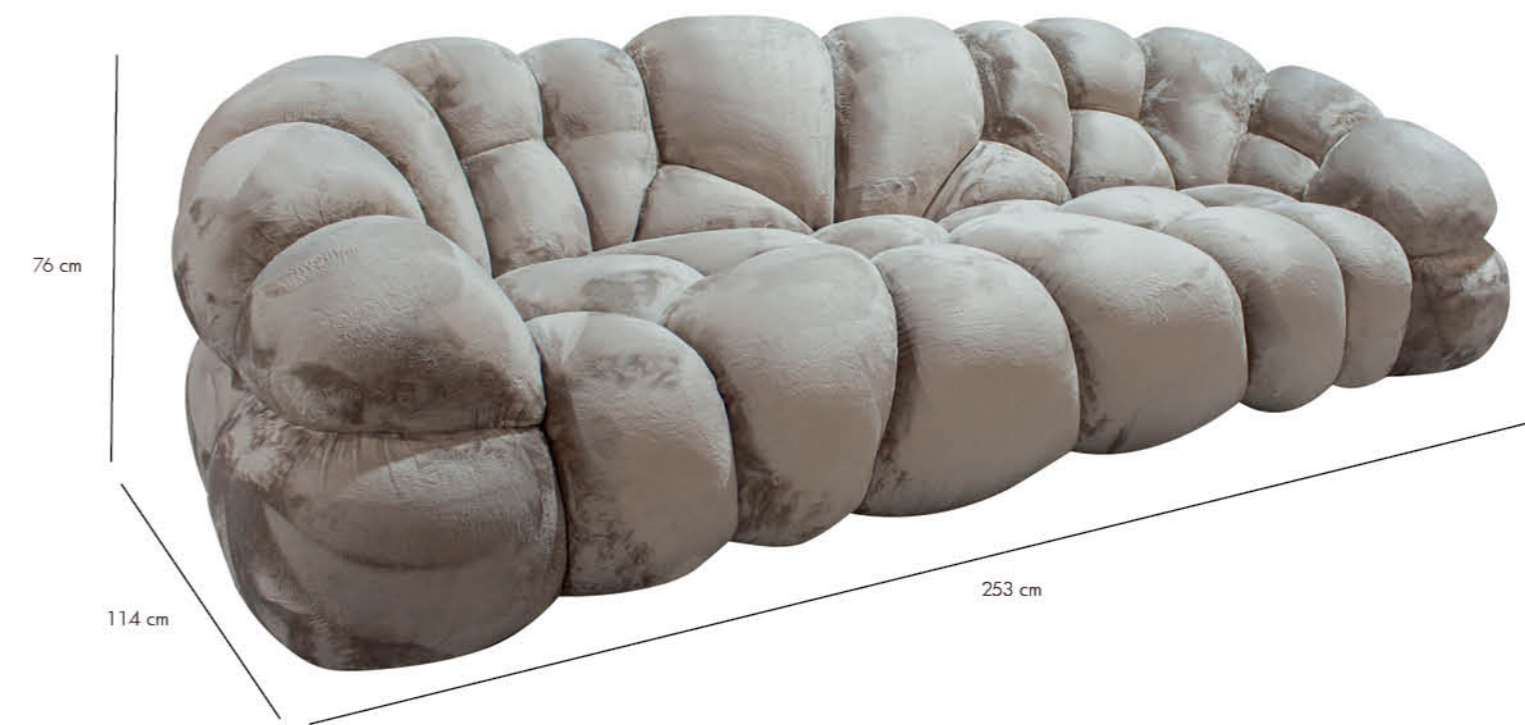

DIAGRAM
LEGEND

-  Iron
-  Shelves: 10 kg
-  Iron/glass
-  Iron
-  Iron
-  Not assembled

COUCHES

Couches
Element couches
Benches

NUBIBUS

Available in three colors:

- Dark taupe
- Beige
- Pumpkin

NUBIBUS SOFA DARK TAUPE | 721550