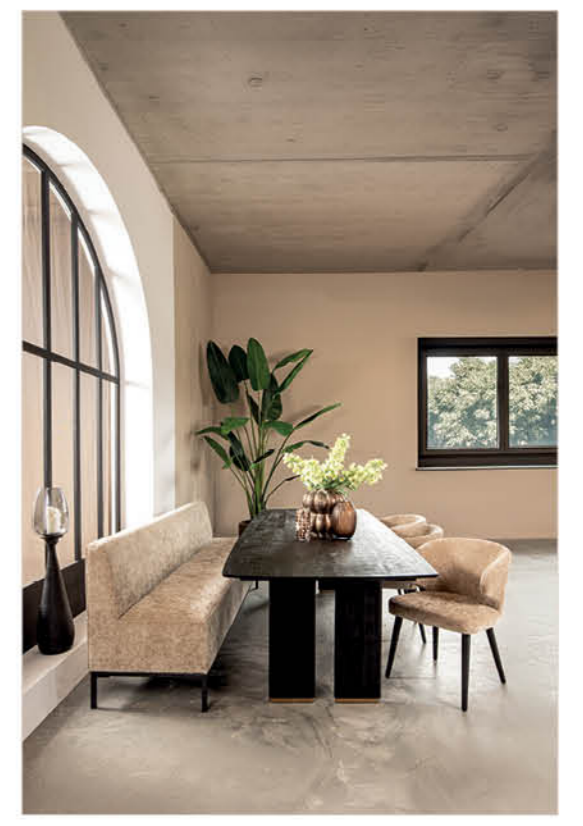

LIBER BROWN MANGO WOOD GOLD LEG | 721508 | 100 X 200 X 77
 LIBER BROWN MANGO WOOD GOLD LEG | 721509 | 100 X 240 X 77
 LIBER BROWN MANGO WOOD GOLD LEG | 721510 | 110 X 280 X 77

LIBER BLACK MANGO WOOD GOLD LEG | 721627 | 100 X 200 X 77
 LIBER BLACK MANGO WOOD GOLD LEG | 721628 | 100 X 240 X 77
 LIBER BLACK MANGO WOOD GOLD LEG | 721629 | 110 X 280 X 77