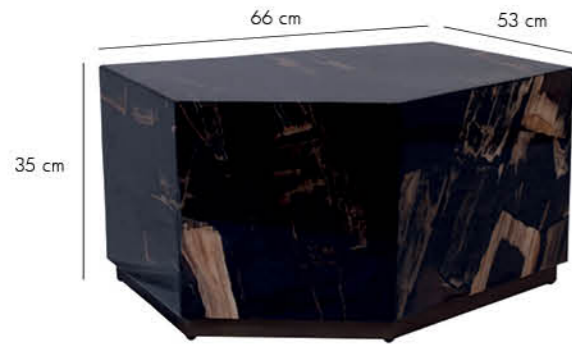

PETRIFIED WOOD

DIAGRAM LEGEND

- Petrified wood laminated
- Stainless steel with brass finish
- 55 kg
- Table top: polyester resin
  legs: grey paint
- Assembled

RAYN PETRIFIED | 706818 | 66 x 53 x 35

*Look may differ piece by piece.
It concerns a natural product.