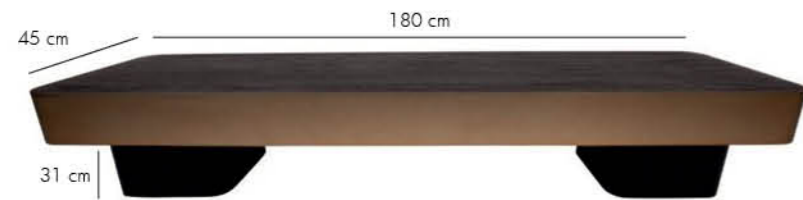

DIAGRAM
LEGEND

-  Mango wood
-  Mango wood/metal
-  50 kg
-  Table top: brown/black coating
legs: electro plating gold
-  Not assembled

ARCA VEAS DINING TABLE BLACK/GOLD | 150 x 150 x 77 | 721631

ARCA VEAS DINING TABLE BROWN/GOLD | 150 x 150 x 77 | 721512

DIAGRAM
LEGEND

-  Mango wood
-  Mango wood/metal
-  50 kg
-  Table top: brown/black coating
Legs: electro plating gold
-  Not assembled

WARREN COFFEE TABLE BROWN | 723647 | 180 X 45 X 31

WARREN COFFEE TABLE BROWN | 723646 | 90 X 90 X 31