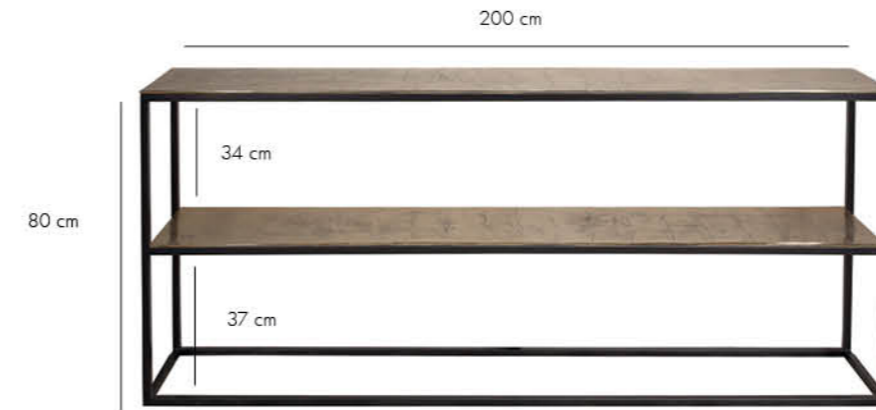

KAE GOLD | 697336

DIAGRAM
LEGEND

- Casted aluminium
- Iron
- 25 kg
- Sand casting gold and black
- Assembled