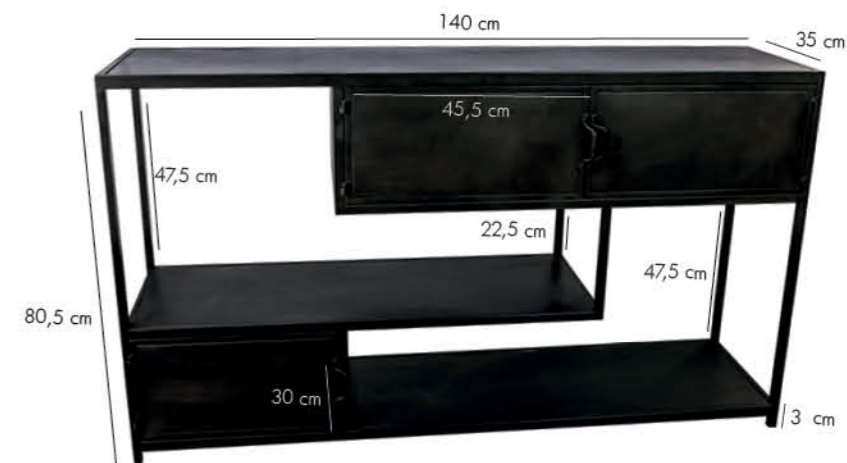

ELINA GLASS | 120 X 38 X 211 | 702587

ELINA GLASS | 120 X 38 X 211 | 689289

DIAGRAM
LEGEND

-  Iron
-  Shelves: 15 kg
-  Iron/glass
-  Iron
-  Assembled

DIAGRAM
LEGEND

-  Iron
-  Top: 15 kg
Shelves: 15 kg
-  Iron/glass
-  Iron
-  Assembled

-  MDF
-  50 kg
-  MDF/glass
-  Assembled

DAILEY BLACK CABINET | 40 X 40 X 185 | 721431

CAELEEN CABINET BLACK AND GOLD | 70 X 40 X 180 | 724553

DIAGRAM
LEGEND

-  Metal/glass
-  49,5 kg
-  Metal
-  Metal
-  Assembled

DIAGRAM
LEGEND

-  Iron
-  Top: 15 kg
Shelves: 8 kg
-  Iron
-  Iron
-  Assembled

**DUANA PLAYFUL | 100 X 35 X 198 | 687663**DIAGRAM
LEGEND

-  Iron
-  Top: 30 kg
Shelves: 15 kg
-  Iron
-  Iron
-  Assembled

**DUANA PLAYFUL | 140 X 35 X 80,5 | 687662**

DUANA PLAYFUL | 60 X 30 X 195 | 702081

DUANA PLAYFUL | 60 X 30 X 195 | 706836

DIAGRAM
LEGEND

-  Iron
-  Shelves: 12 kg
-  Iron
-  Iron
-  Assembled

ILYA GREY CABINET | 50 X 35 X 201 | 721432