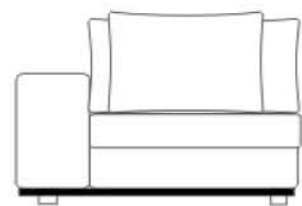

Martindale: 52.000

Pilling: 4 - 5

Colour fastness: ★★★★★☆

BLOCK

Element couches
Available in different colors

117 X 117 X 84
ARM LEFT

100 kg

117X 117 X 84
ARM RIGHT