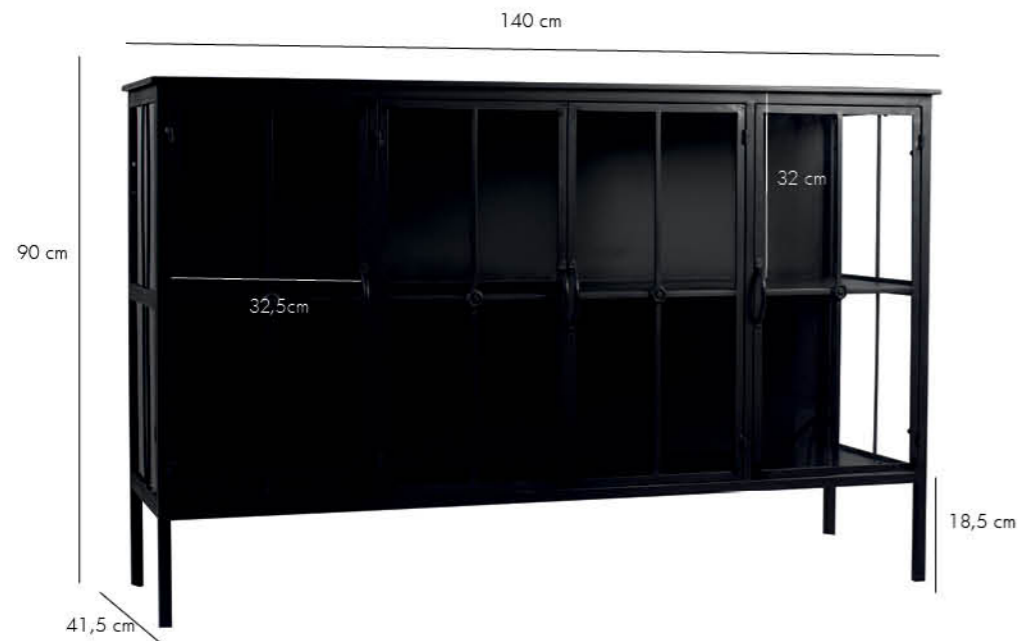

ELINA GLASS | 120 X 38 X 211 | 702587

ELINA GLASS | 120 X 38 X 211 | 689289

DIAGRAM
LEGEND

-  Iron
-  Shelves: 15 kg
-  Iron/glass
-  Iron
-  Assembled

DIAGRAM
LEGEND

-  Iron
-  Top: 15 kg
Shelves: 15 kg
-  Iron/glass
-  Iron
-  Assembled