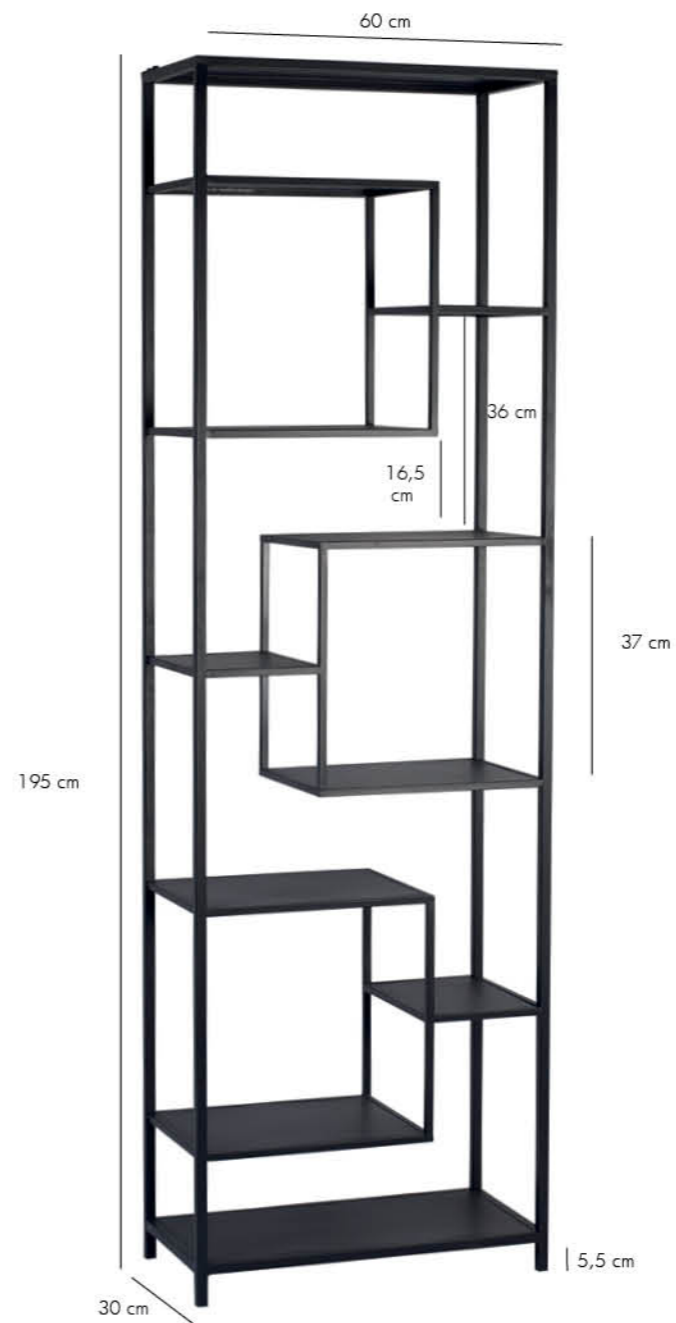

-  MDF
-  50 kg
-  MDF/glass
-  Assembled

DAILEY BLACK CABINET | 40 X 40 X 185 | 721431

CAELEEN CABINET BLACK AND GOLD | 70 X 40 X 180 | 724553

DIAGRAM
LEGEND

-  Metal/glass
-  49,5 kg
-  Metal
-  Metal
-  Assembled

DIAGRAM
LEGEND

-  Iron
-  Top: 15 kg
Shelves: 8 kg
-  Iron
-  Iron
-  Assembled

**DUANA PLAYFUL | 100 X 35 X 198 | 687663**DIAGRAM
LEGEND

-  Iron
-  Top: 30 kg
Shelves: 15 kg
-  Iron
-  Iron
-  Assembled

**DUANA PLAYFUL | 140 X 35 X 80,5 | 687662**

DUANA PLAYFUL | 60 X 30 X 195 | 702081

DUANA PLAYFUL | 60 X 30 X 195 | 706836

DIAGRAM
LEGEND

-  Iron
-  Shelves: 12 kg
-  Iron
-  Iron
-  Assembled

ILYA GREY CABINET | 50 X 35 X 201 | 721432