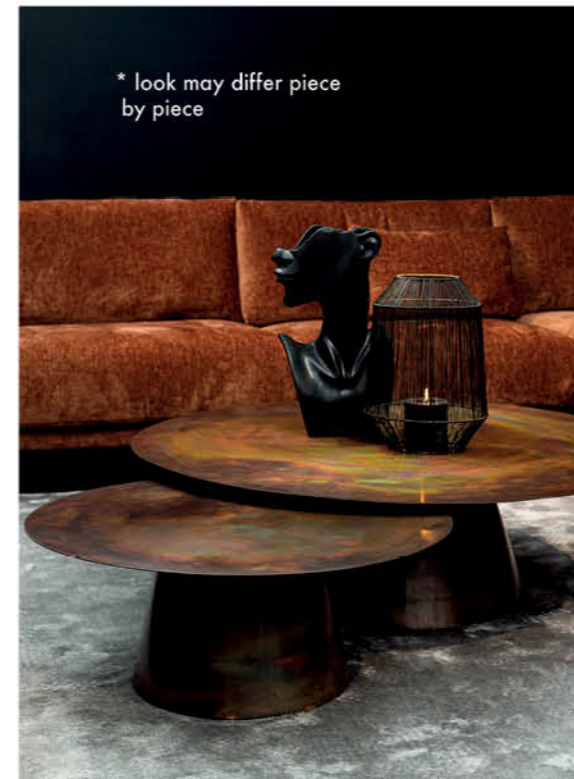

DIAGRAM LEGEND

- Marble stone
- Iron metal
- 25 kg
- Table top: marble stone
  Legs: dark grey paint
- Assembled

DIAGRAM LEGEND

- Iron/burned copper
- Mango wood/metal
- 25 kg
- Table top: brown/black coating
  Legs: electro plating clear powder coating/coating brown/black
- Not assembled