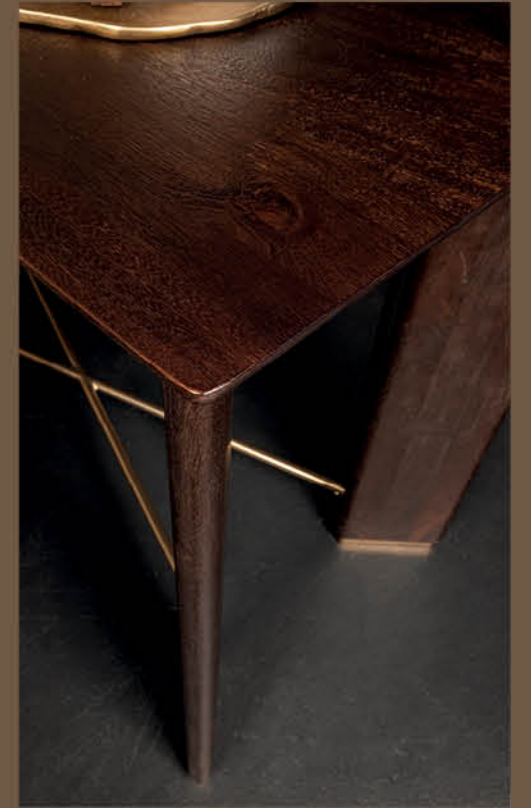

LIBER BAR TABLE BROWN | 140 x 70 x 94 | 723641

LIBER BAR TABLE GREY | 140 x 70 x 94 | 723640

DIAGRAM
LEGEND

-  Mango wood
-  Mango wood/metal
-  25 kg
-  Table top: brown/grey coating
legs: electro plating gold
-  Not assembled