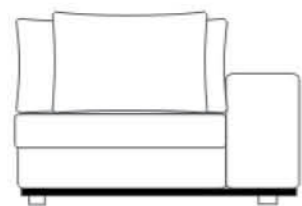

Martindale: 52.000

Pilling: 4 - 5

Colour fastness: ★★★★★☆

BLOCK

Element couches
Available in different colors

117 X 117 X 84
ARM LEFT

100 kg

117X 117 X 84
ARM RIGHT